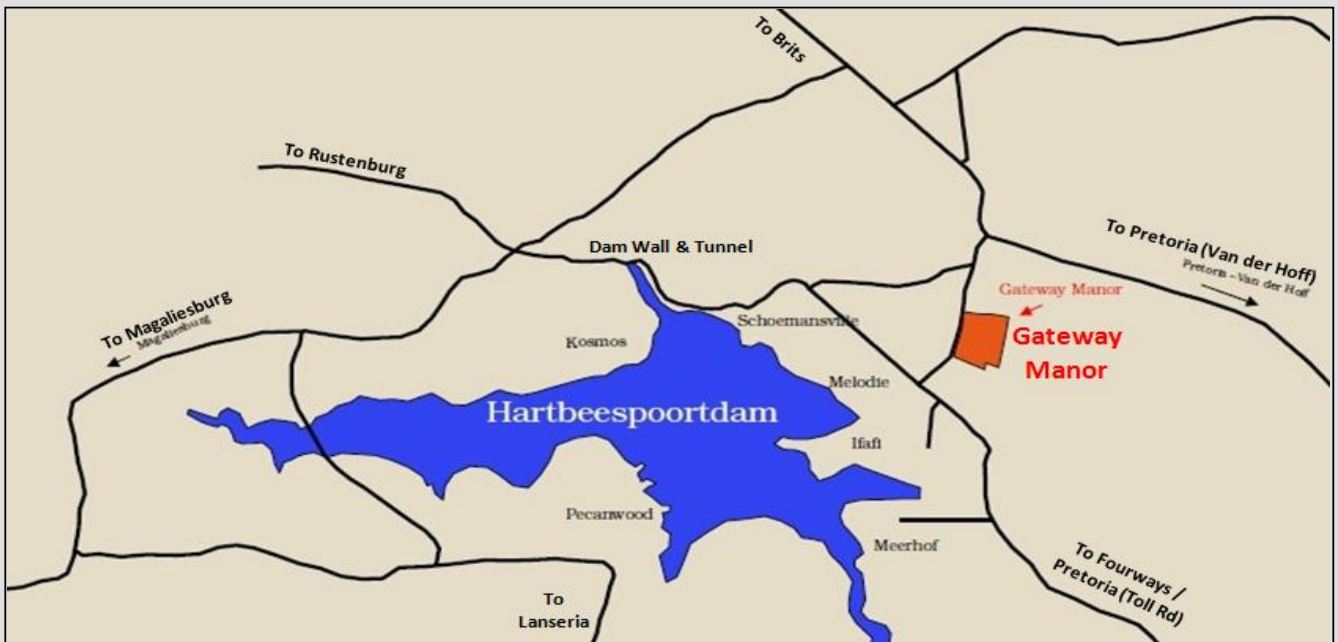

GATEWAY MANOR

Love Where You Live .....

SPECIAL: New Land & Building Packages from **R799,000**

Sales Office: 012-259-1877

Exclusively Marketed by:

hartbeespoortdam@engelvoelkers.com
Tel +27 (0)12 259 1877 / Fax +27 (0) 12 259 1677

ENGEL & VÖLKERS®